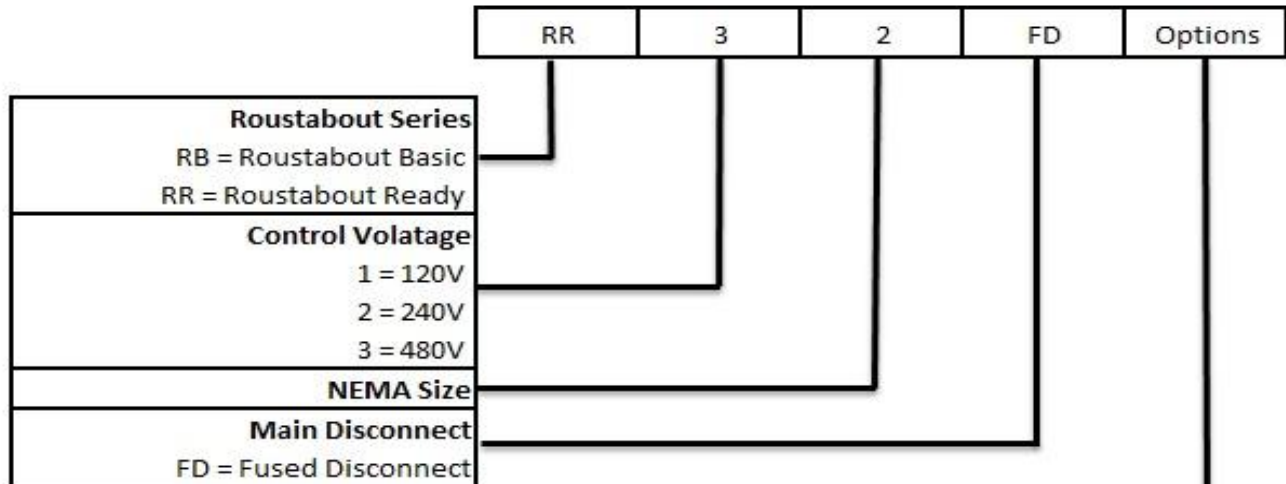

Technical Specifications

Options	Code
Surge Arrestor*	SA
Plug and Play Block*	PPB
Start Button**	STA
Stop Button	STP
Hand-Off-Auto**	HOA
Remote Start/Stop	RSS
Green Light - Off	GP
Red Light - Run	RP
Amber Light - Fault	AP
Contol Power Transformer	
Size 1 & 2	XF12
Size 3 & 4	XF34
Size 5	XF5
Advanced Overload Relay	AOR
Standard Time Clock	SC
Advanced Time Clock	AC

* Standard Feature on Roustabout Ready

** Standard Feature on both Roustabout Basic and Roustabout Ready

1005 Metropolitan Ave. • Oklahoma City, OK 73108 • 405-601-0625 • www.OKICS.com

Industrial Controls Solutions reserves the right to make changes to the products and information contained in this document without notice.